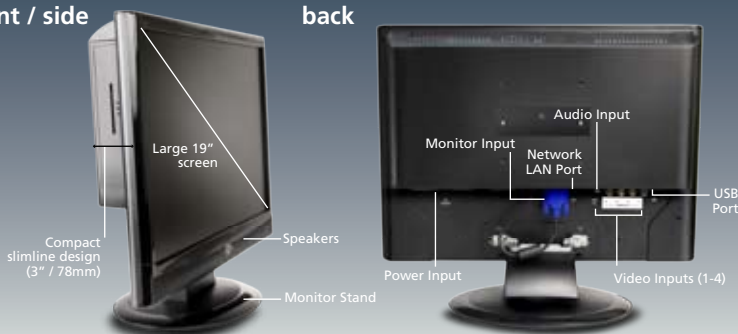

Alpha D05C4

alpha series™

- All-in-One 19" LCD H.264 4 Channel DVR
& 4 CCD Indoor/Outdoor Cameras

- **Know what's happening all day, every day**
With large high resolution video monitor, perfect for observing fine detail and split screen viewing
- **Have peace of mind even when you're away**
Connect to the web or network for live viewing or video play back
- **State-of-the-art technology that's easy to use & operate**
With intuitive menus and pentaplex operation for simultaneous viewing, recording, playback, backup, remote system configuration
- **Easily backup & retain video evidence if there's an incident**
Keep footage in case you need it later or backup incident video via USB to your PC
- **Catch suspicious activity, save time & hard drive space with motion detection**
No more wasted time scrolling through endless hours of empty footage
+ en fonction des paramètres, plus encore avec la détection de mouvement

Features ▶

- 4 Channels** view & record
- H264** latest recording technology
fast playback, use less hard drive
- 500 GB** 2 months continuous recording*
- easy web connection** for remote viewing
- USB** easily backup video incidents to flash drive
- 420** high video quality
1/3" CCD 420 TV lines
- ☆☆** **50ft 15m** excellent night vision
- BNC cable x 4**
50ft 15m

font / side

back

Product Code ▶

SWA43-D5C4

Alpha D05C4

- All-in-One 19" LCD H.264
4 Channel DVR & 4 CCD
Indoor/Outdoor Cameras

Pack Contents ►

- Alpha D05 DVR
- 500GB Hard Drive (installed)
- Alpha C4 Cameras x 4
- BNC Cables 50ft / 15m x 4
- Remote Control
- Software CD
- Power Adapters
- Mounting Screws & Plugs
- Operating Instructions
- Theft Deterrent Stickers x 4

Specifications ►

DVR

Video

Video Format	NTSC or PAL
Video Inputs	4 Composite BNC Inputs
Display Resolution	NTSC: 720 x 480 / PAL: 720 x 576
Display Frame Rate	NTSC: 120fps / PAL: 100fps

Audio

Audio Input	1 CH
Speaker	Yes