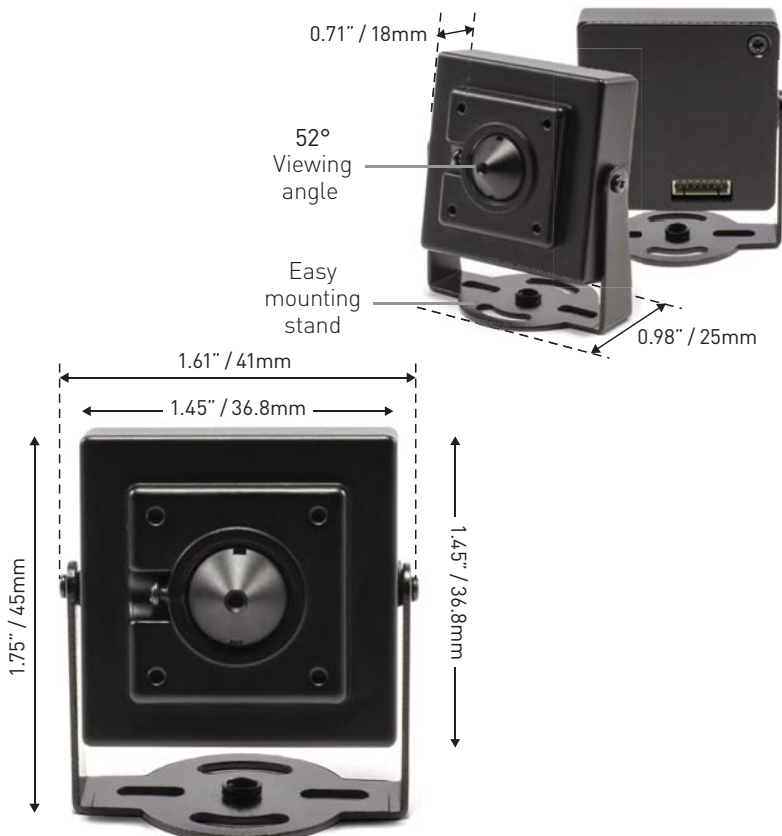

Take a closer look