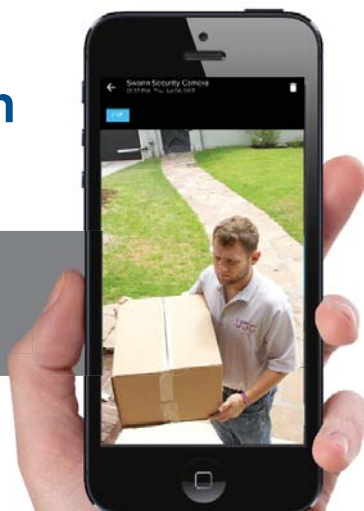

Control, view & listen on your Smartphone

What can I do with this System?

See what's happening from anywhere 24/7

A plug & play security system that allows you to see & stay connected at any time on your Smartphone & tablet

Protect your home at all times

Whether you're home or away, the Smart Security Camera is like another set of eyes, alerting you when activity is detected with push notifications & video recording to local memory & secure cloud